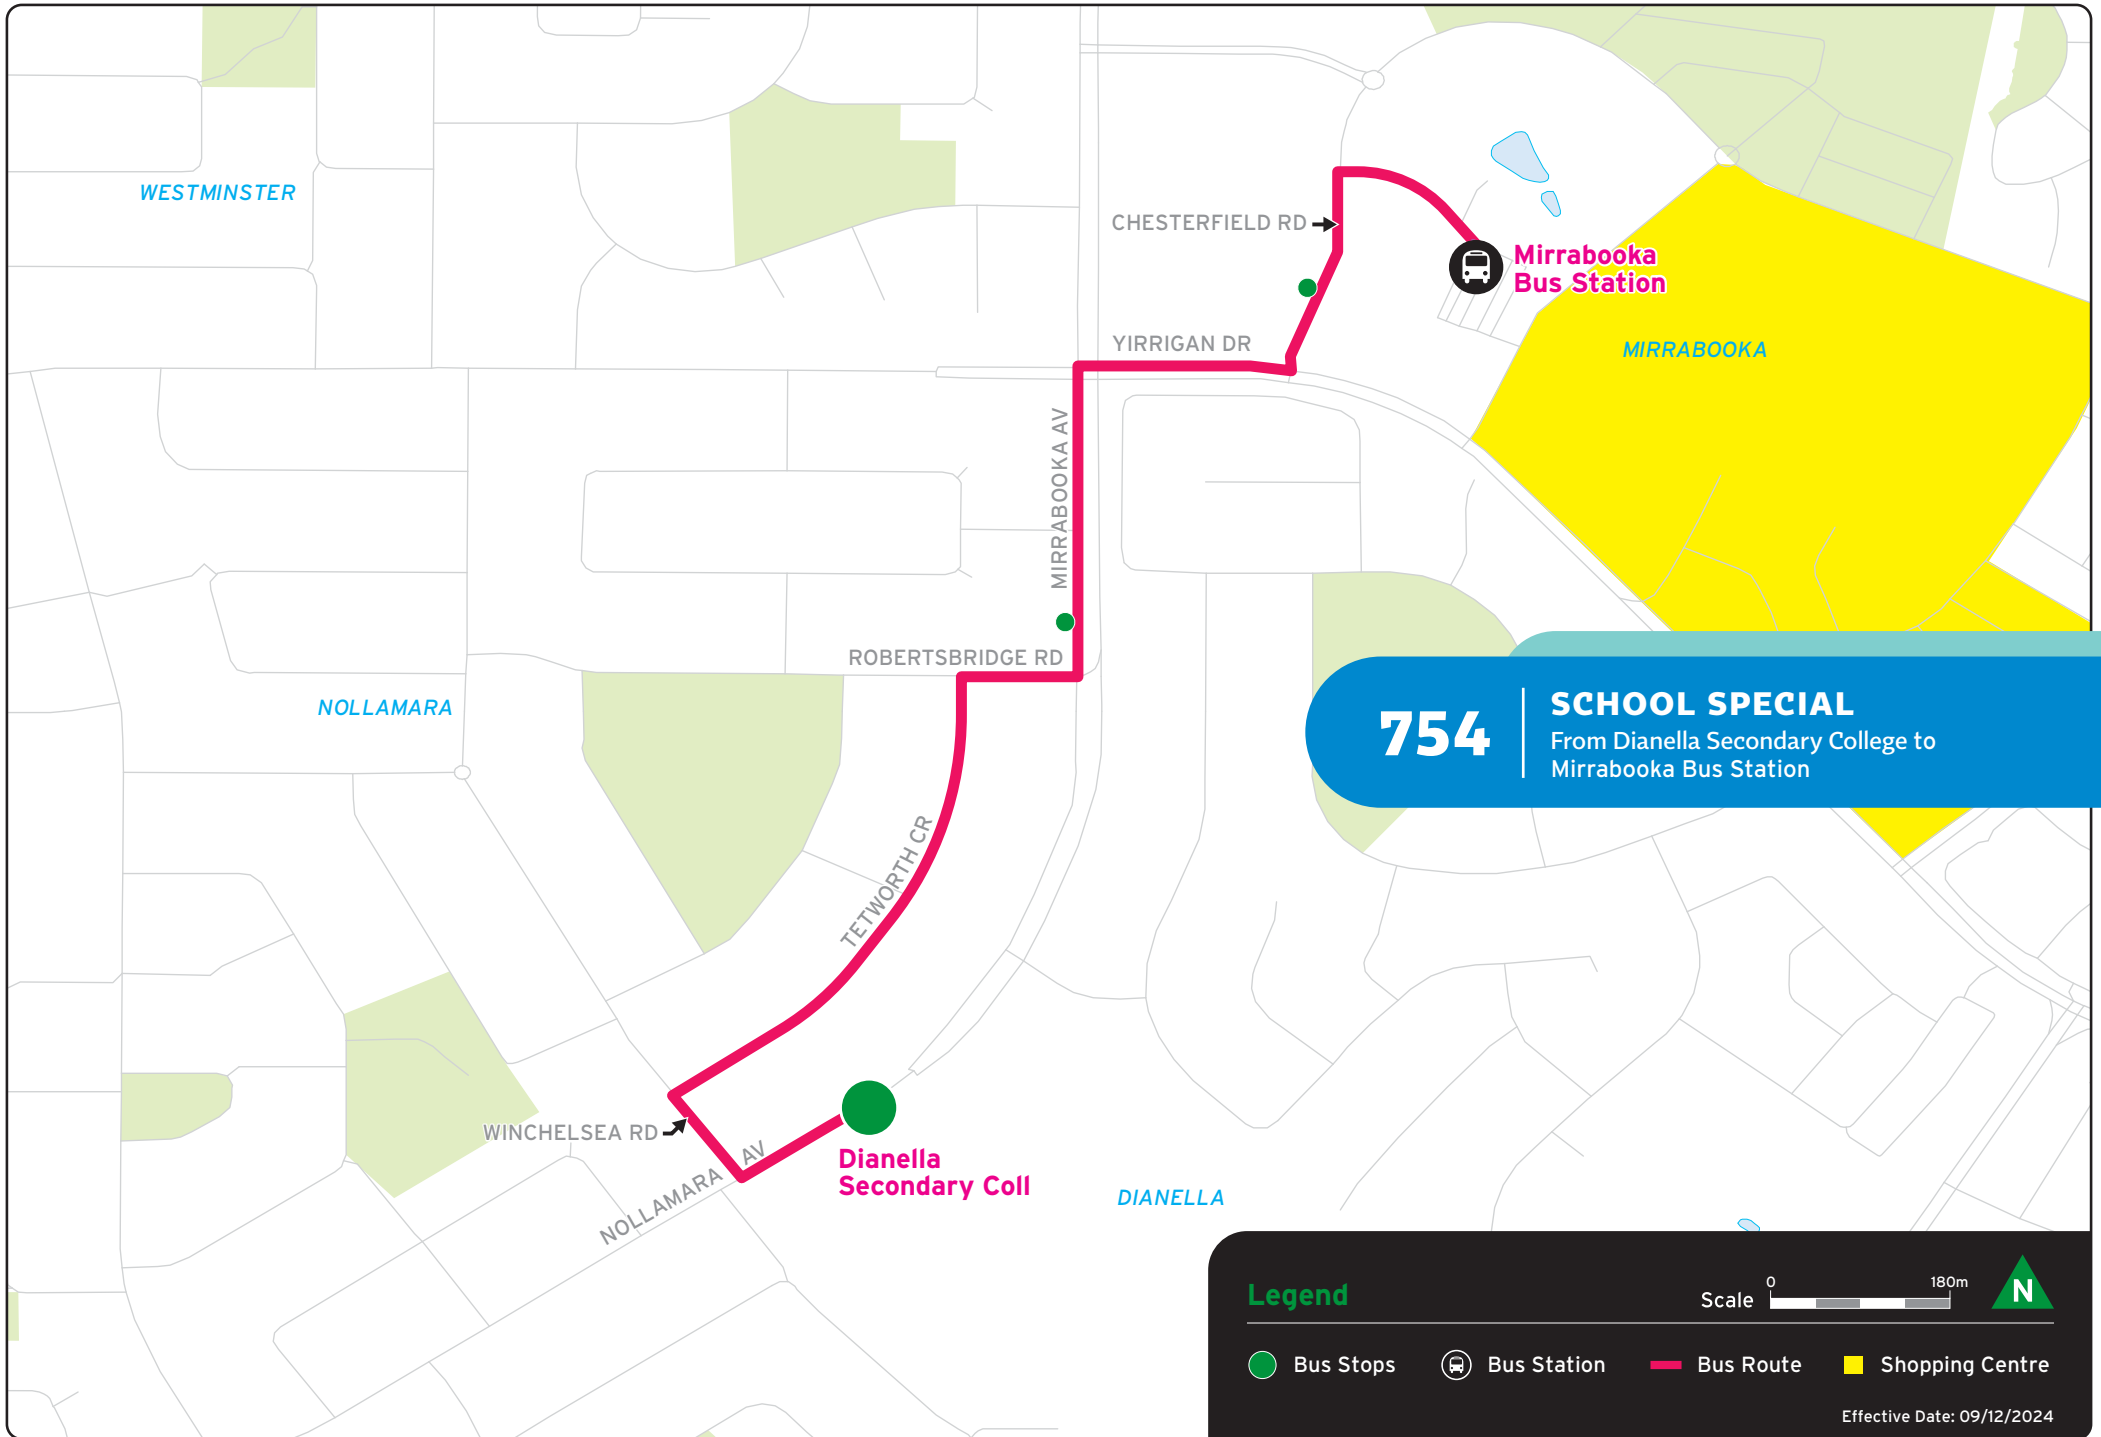

754 | **SCHOOL SPECIAL**
From Dianella Secondary College to
Mirrabooka Bus Station

Legend

- Bus Stops
- 🚌 Bus Station
- Bus Route
- Shopping Centre

Scale 0 180m ▲ N

Effective Date: 09/12/2024